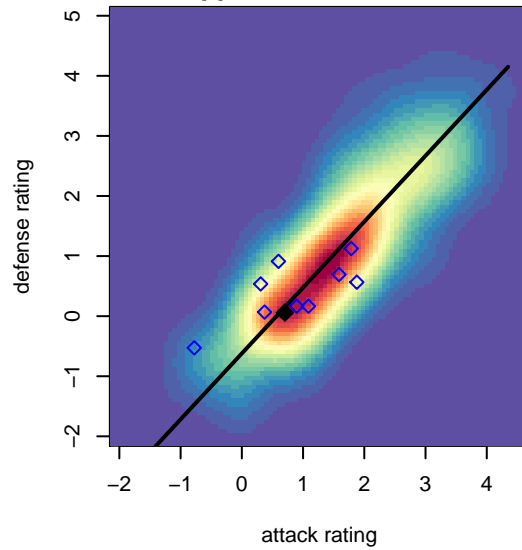

Venues played:
 2016 Canyon Rim Classic U14 B U14
 2016 PVSC Spring Classic BU14
 2016 ID Directors Cup U14B Silver West U14

PVSC United Manchester B03
 Dots are actual minus expected GF (blue circles) and GA (red triangles).
 Blue line is smoothed change in attack strength. Red is smoothed change in defense strength.

**attack and defense variance (black dot)
relative to other teams
and top 10 in region**

**attack and defense rating
relative to others at age
and all opponents in last 13 months**

**attack and defense rating
relative to others at age
and all opponents in last 13 months**

Performance relative to 13 month average

Performance relative to 13 month average

Distribution of opponents
 Red = Lose zone, Blue = Win zone, Green = Even
 Black line separates win/lose zones

lot. A=Neither has attack advantage, B=Opponent has both attack and defense advantage, C=Opponent has both attack and defense disadvantage, D=Both have