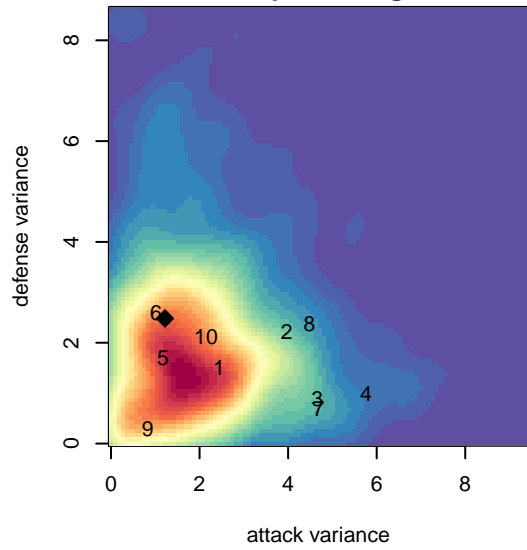

PVSC United Manchester B03

Portnuef Valley SC
 Pocatello, ID
 B03 total strength=909
 attack=2.02 defense=1.06

alt names used:
 PVSC UNITED MANCHESTER (ID)
 PVSC UNITED MANCHESTER (ID)
 PVSC UNITED MANCHESTER (ID)

Venues played:
 2016 Canyon Rim Classic U14 B U14
 2016 PVSC Spring Classic BU14
 2016 ID Directors Cup U14B Silver West U14

PVSC United Manchester B03
 Dots are actual minus expected GF (blue circles) and GA (red triangles).
 Blue line is smoothed change in attack strength. Red is smoothed change in defense strength.

**attack and defense variance (black dot)
relative to other teams
and top 10 in region**

**attack and defense rating
relative to others at age
and all opponents in last 13 months**

**attack and defense rating
relative to others at age
and all opponents in last 13 months**

Performance relative to 13 month average

Performance relative to 13 month average

Distribution of opponents
 Red = Lose zone, Blue = Win zone, Green = Even
 Black line separates win/lose zones

lot. A=Neither has attack advantage, B=Opponent has both attack and defense advantage, C=Opponent has both attack and defense disadvantage, D=Both have